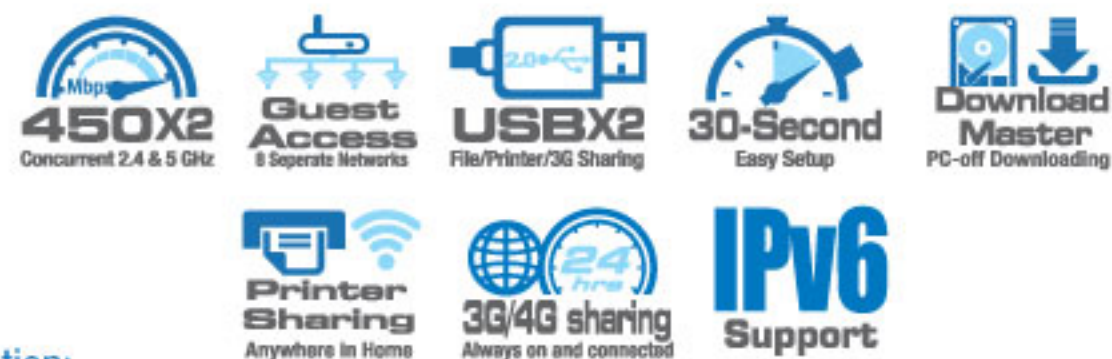

RT-N66U
Dual-Band Wireless-N900 Gigabit Router