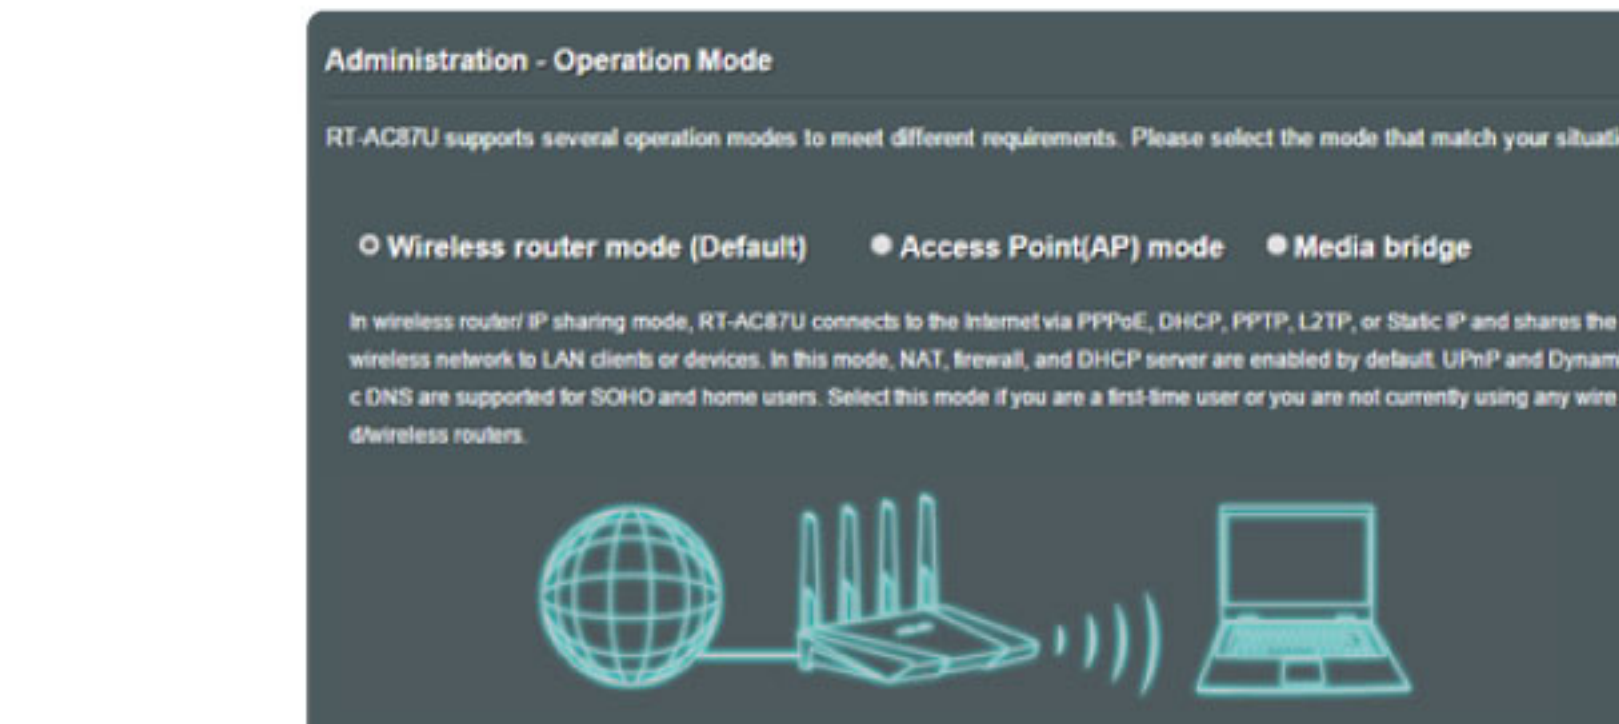

Flexible 3-in-1 router/AP/range extender

Instantly select router, range extender, and access point modes with extra-quick settings in the user-friendly interface. No delays and no hassles – whatever your situation, take your pick and get connected.