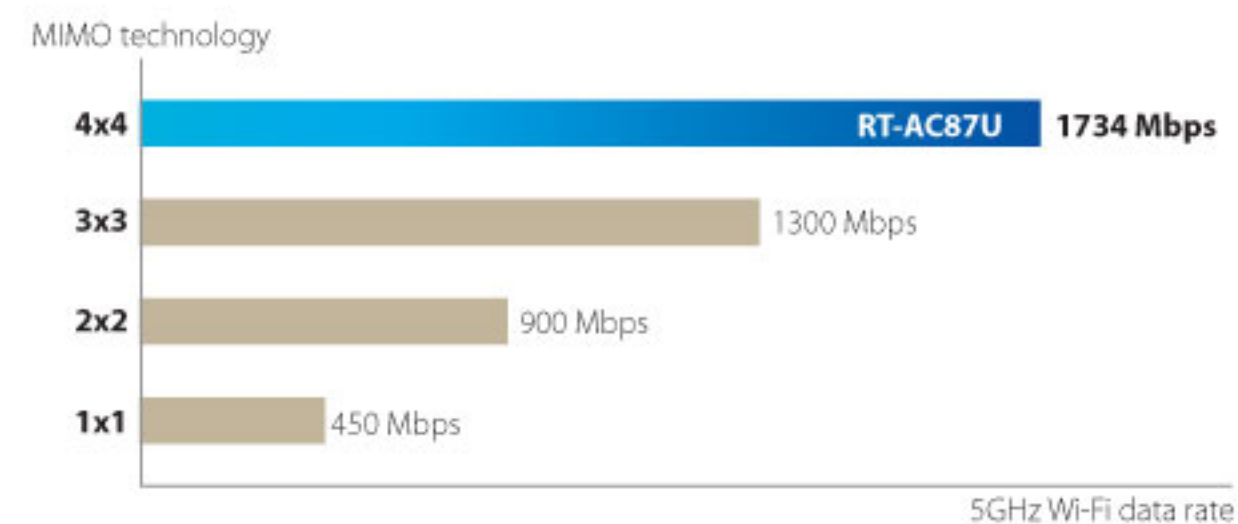

Why ASUS Networking?

WHY ASUS NETWORKS

Readers' Choice 3 Years Running

LEADING SPEED AND PERFORMANCE

Best for Home Entertainment and Gaming

The new RT-AC87U takes wireless performance to a new level! Enjoy the world's fastest 5 GHz speeds of 1734 Mbps, plus 600 Mbps on the 2.4 GHz band for a total combined speed of up to 2334 Mbps. RT-AC87U is perfect for lag-free 4K video streaming and gaming, as well as smooth internet browsing. RT-AC87U uses the finest components, and features ASUS AiRadar with universal beamforming signal-enhancement technology.

EASY SETUP

Best for Managing Your Whole Network

The intuitive ASUSWRT graphical user interface now has even more exciting features. As well as 30-second setup, multi-device detection and flexible settings that make the most of your network performance, it's been upgraded with quick scanning of connected USB storage to check data integrity and drive health. The new ASUSWRT also offers better syncing with other ASUS routers, so sharing content with anyone is easier than ever. ASUSWRT is web-based, so it doesn't need a separate app, or restrict what you can change via mobile devices — you get full access to everything, from any device that can run a web browser!