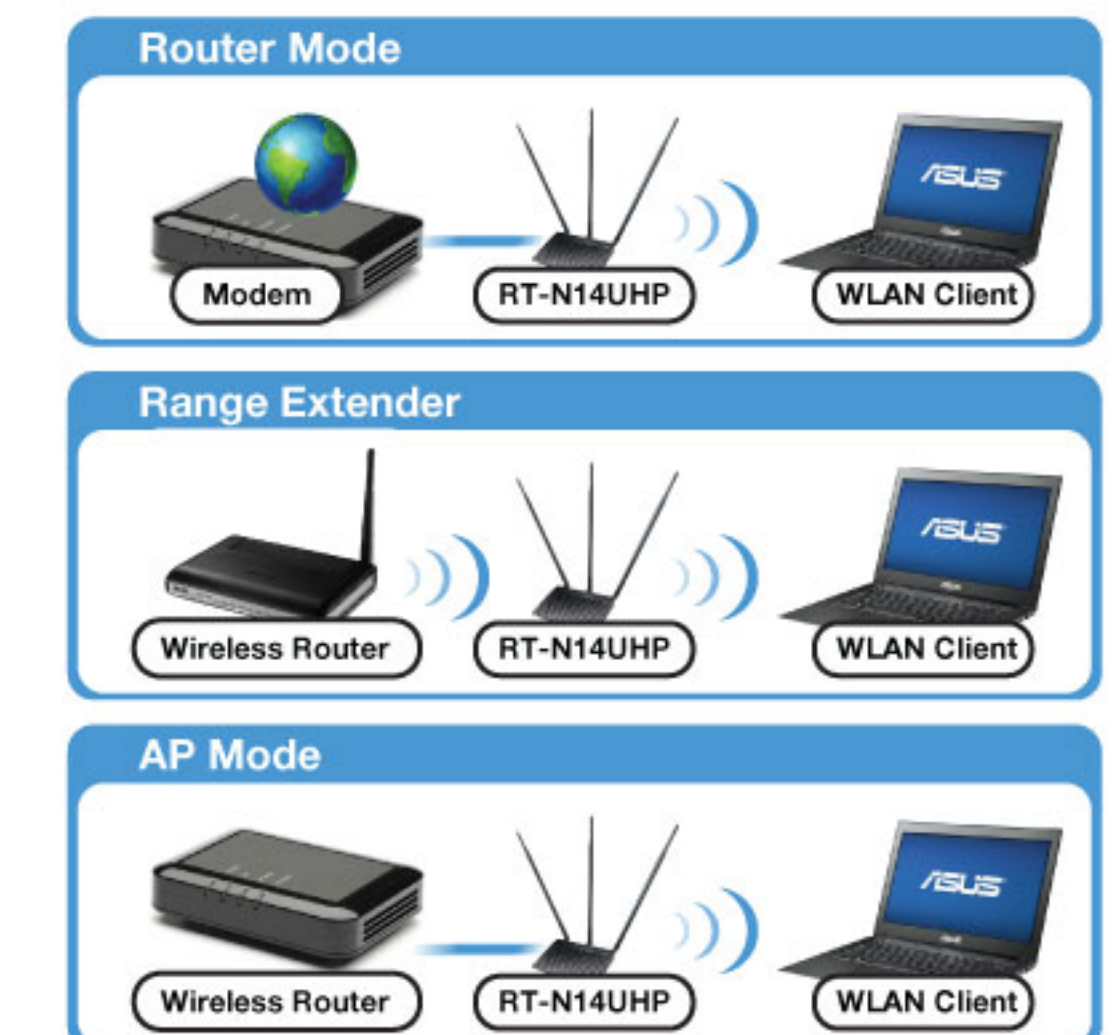

RT-N14UHP
High Power Wireless-N300 3-in-1 Router/ AP/ Range Extender

Specification:

N300 complete networking; 300Mbps

Network Standard	: 802.11b/g/n
Operating Frequency	: 2.4GHz
Antenna	: Detachable 9 dBi antenna x 3
Ethernet Ports	: 1 x RJ45 for 10/100 BaseT for WAN, 4 x RJ45 for 10/100 BaseT for LAN USB 2.0 x 1
Encryption	: 64/128-bit WEP, WPA2-PSK, WPA/WPA, WPA2-Enterprise, Radius with 802.1x, WPS support
OS Support	: Win® 8,7, Vista,XP, Mac OS X, Linux
Dimensions	: 179 x 128 x 28 mm (WxDxH) Weight : 467 g

Truly multifunctional
Ready for whatever you need to do

The RT-AC66U router comes with built-in USB ports to connect to printers, storage, 3G/4G dongles, and other USB-enabled devices so you can easily access content across your PCs, tablets, and smartphones

Flexible 3-in-1 router/AP/range extender

Instantly select router, range extender, and access point modes with extra-quick settings in the user-friendly interface. No delays and no hassles – whatever your situation, take your pick and get connected.