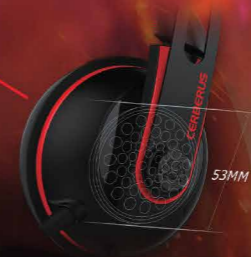

Handy hot keys
For Quick Actions

On-the-fly macro recording, gaming profiles recording, Windows key lock, and multimedia control keys

CERBERUS **V2** GAMING HEADSET

Massive Bass. Refined Comfort.

Stronger bass, clearer sound

Exclusive ASUS Essence drivers deliver hard-hitting bass and crystal-clear mid- and high-range pitches, making Cerberus V2 not only great for gaming, but for music listening as well.

50% better sound insulation