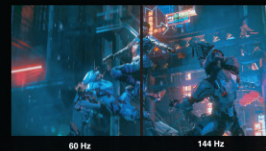

Ultra-fast Refresh Rate up to 144Hz

Astonishing 240Hz native refresh rate makes it twice as fast as conventional 120Hz monitors. You'll experience amazingly fluid gaming visuals, giving you the upper hand in first-person shooters, racing, real-time strategy and sports titles. There will be no break in the action!