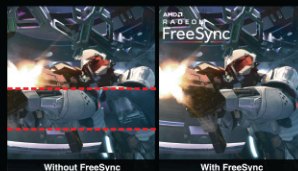

* Availability may vary by model

ROG STRIX

GAMING MONITORS

240Hz
Rapid Refresh Rate

125% sRGB

Seamless Graphic with AMD® FreeSync™ Technology

AMD® FreeSync™ display technology delivers the smoothest, fastest, and most breathtaking gaming visuals imaginable by eliminating screen tearing, and minimizing display stutter and input lag. It gives you smooth and seamless lag-free visuals when playing the latest fast paced first person shooters, sports and action-adventure titles.