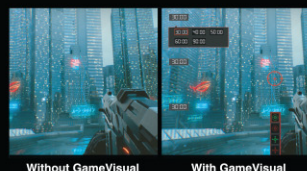

GamePlus Technology

ROG Strix series monitors feature the ASUS- exclusive GamePlus hotkey with in-game enhancements that help you get more out of your game. This function is co-developed with input from pro gamers, allowing them to practice and improve their gaming skills.