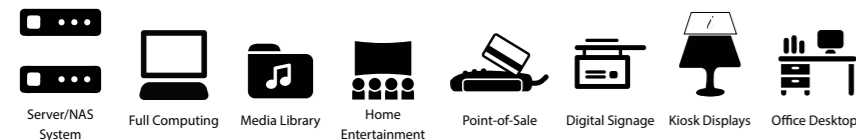

Award-winning Design

ASUS mini PCs have won numerous design awards. They have compact, eye-catching lines that are welcome addition to any room of the house. ASUS VivoMini, Chromebox, Chromebit, ROG Series and ASUSPRO Mini PC Series can be VESA-mounted on the back of a display too, allowing you to create your own custom All-in-One (AiO) PC for a tidy, clutter-free environment.

Customization to Your Needs

Each business has its own IT infrastructure requirements and challenges. ASUS VivoMini PCs let you tailor solutions for your individual business needs – making it easy when it's time to customize or upgrade. Barebones models are available as well, so you can specify your choice of operating system, memory card, or storage options.

Flexible Storage and Optical Drive Options

ASUS mini PCs are designed to give you the flexibility to mix and match hard disk (HDD) and solid state (SSD) drive combinations to suit your needs. ASUS VivoMini VM and VC Series mini PCs feature Vivo DualBay – a unique modular design that accommodates up to two 2.5-inch SSDs or HDDs. ASUS VivoMini UN Series mini PCs come with one 2.5-inch SSD/HDD and a M.2 SSD; while the ROG Series has special slide-off covers to give you access to its additional 2.5-inch HDD/SSD storage bay.