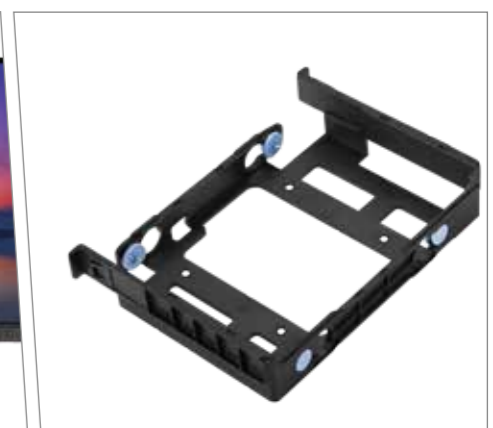

ASUS 27" Business Monitor (BE279CLB)

HDD Tool-less tray