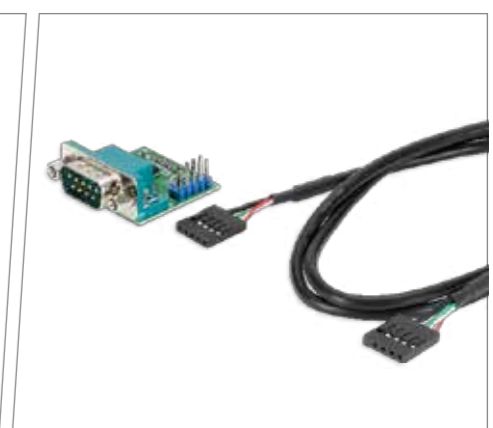

RECOMMENDED ACCESSORIES

Asus 27" Eye Care Monitor (VP279N)

ASUS 27" Business Monitor (BE279CLB)

HDD Tool-less tray

ASUS Back I/O Protector

ASUS Parallel Port Cable

ASUS Serial Port Extension Card

OMNI-CONNECTIVITY