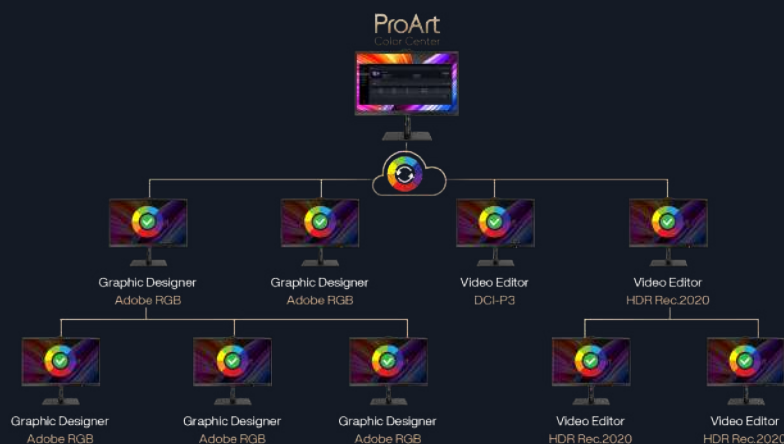

Most Flexible Hardware Calibration

ASUS ProArt Hardware Calibration technology saves all color parameter profiles on the display's internal scaler IC chip, allowing the display to be used with different devices without needing to change existing settings. ASUS ProArt Calibration offers SDR and HDR calibration with adjustable parameters, scheduled calibration, and re-calibration of preset modes to ensure consistent and precise colors.

ProArt displays are compatible with most major calibrators, including X-Rite, Datacolor and Klein. They also work with Calman and Light Illusion ColourSpace CMS hardware calibration software, making color calibration a breeze.

Self Calibration

ProArt Displays now boasts an innovative self-calibration feature for the embedded colorimeter. The self-calibration is a standalone solution without any software and compatible with any operating system. You can directly complete the color calibration and scheduled color calibration functions through the OSD operation of ProArt Display. With this flexibility, you can achieve color consistency anytime and anywhere.

Convenient Calibration with ProArt Color Center

ProArt Color Center is an online tool designed to help you manage the color accuracy of multiple ProArt displays. It allows you to remotely calibrate a group of ProArt displays simultaneously, schedule calibration time, and customize parameters to ensure consistent and precise professional-grade colors.