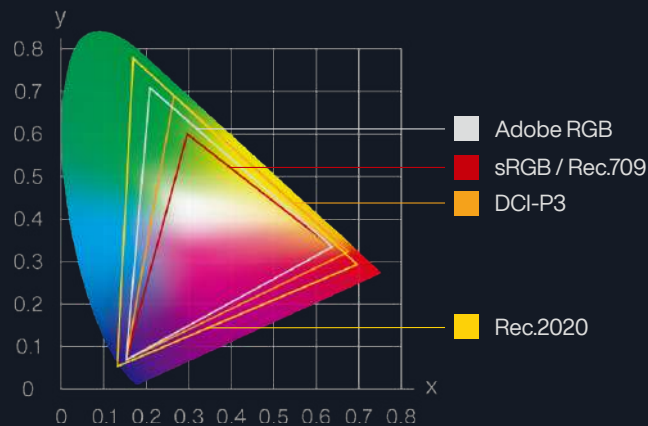

Calman Verified and Calibrated for Accurate Color

Color professionals rely on color-accurate displays to ensure that their creations look exactly as intended. ProArt Displays are Calman Verified and factory calibrated to ensure industry-leading color accuracy. They include ASUS Advanced Grayscale Tracking technology and calibration reports for 63, 127 and 255 gray levels for exceptional accuracy and color uniformity. Additionally, 95% uniformity compensation guards against brightness and chroma fluctuations on different parts of the screen.

Wide Color Gamut for Exceptional Colors

Wide color gamut coverage across Rec.2020, Adobe RGB, DCI-P3, sRGB and Rec.709 color spaces ensures the highest color accuracy and large palette of colors to work with 10-bit color offers over a billion onscreen colors for smoother gradations and a more natural transition between hues, so images of sunsets and lush green forests come alive.

Precise Colors, Every Time

To maintain professional-level accuracy over the long term, a built-in motorized flip colorimeter moves into place when required to achieve Self Calibration and Auto Calibration. This feature makes it easy to calibrate the display, as needed.

Most Flexible Hardware Calibration

ASUS ProArt Hardware Calibration technology saves all color parameter profiles on the display's internal scaler IC chip, allowing the display to be used with different devices without needing to change existing settings. ASUS ProArt Calibration offers SDR and HDR calibration with adjustable parameters, scheduled calibration, and re-calibration of preset modes to ensure consistent and precise colors.

ProArt displays are compatible with most major calibrators, including X-Rite, Datacolor and Klein. They also work with Calman and Light Illusion ColourSpace CMS hardware calibration software, making color calibration a breeze.

Self Calibration

ProArt Displays now boasts an innovative self-calibration feature for the embedded colorimeter. The self-calibration is a standalone solution without any software and compatible with any operating system. You can directly complete the color calibration and scheduled color calibration functions through the OSD operation of ProArt Display. With this flexibility, you can achieve color consistency anytime and anywhere.