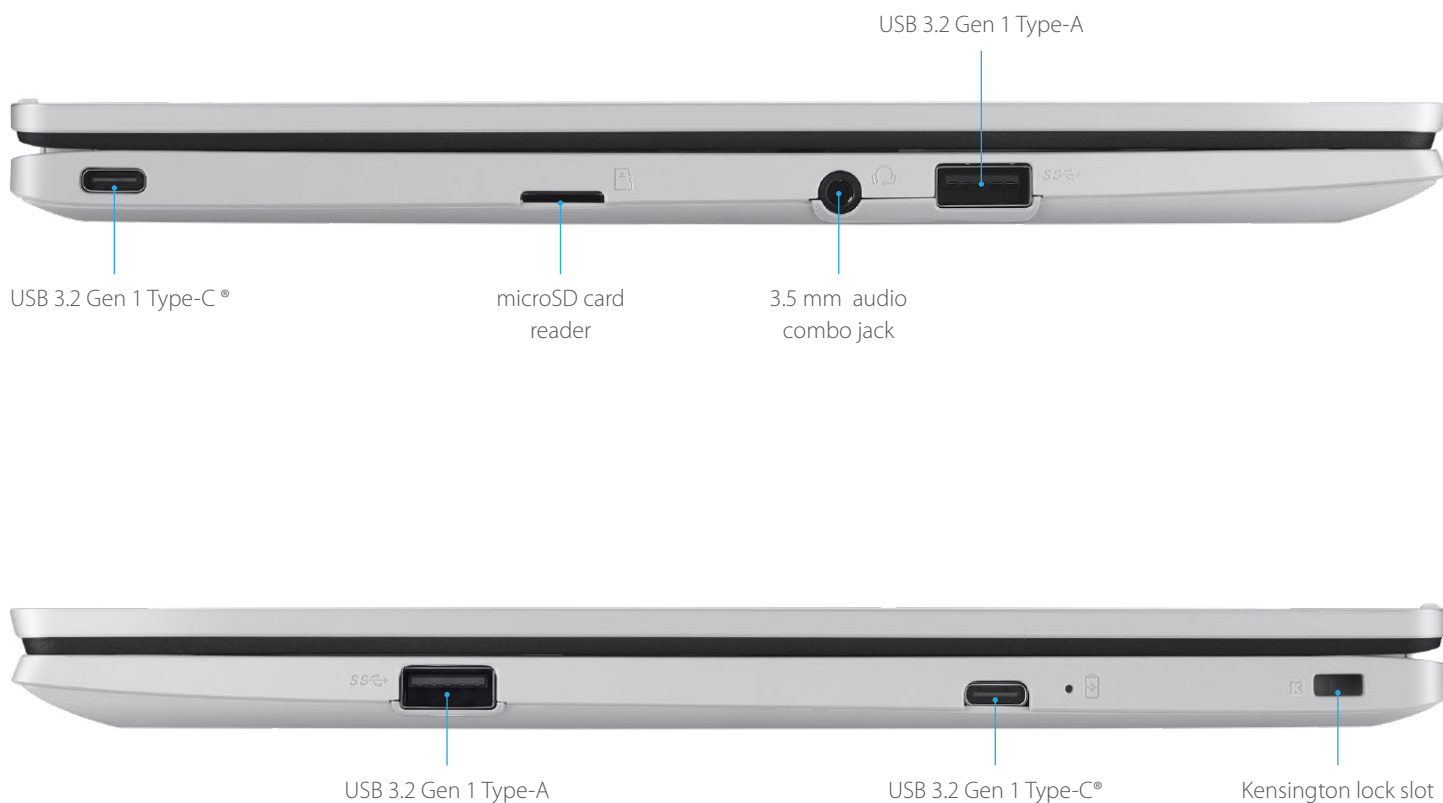

OMNI-CONNECTIVITY

Multiple connections ensuring a seamless interface

3-Year international warranty

100% free of charge, with no hidden costs.

Pick Up & Return service

Enjoy a door-to-door service including pick up, repair, and return.

Warranty extension

Extend service coverage to match the expected length of use time.

Disclaimer : Chromebook Enterprise Series Service Package may differ from country to country. We recommend that you check with your local dealers for the specifications of the products available in your country.