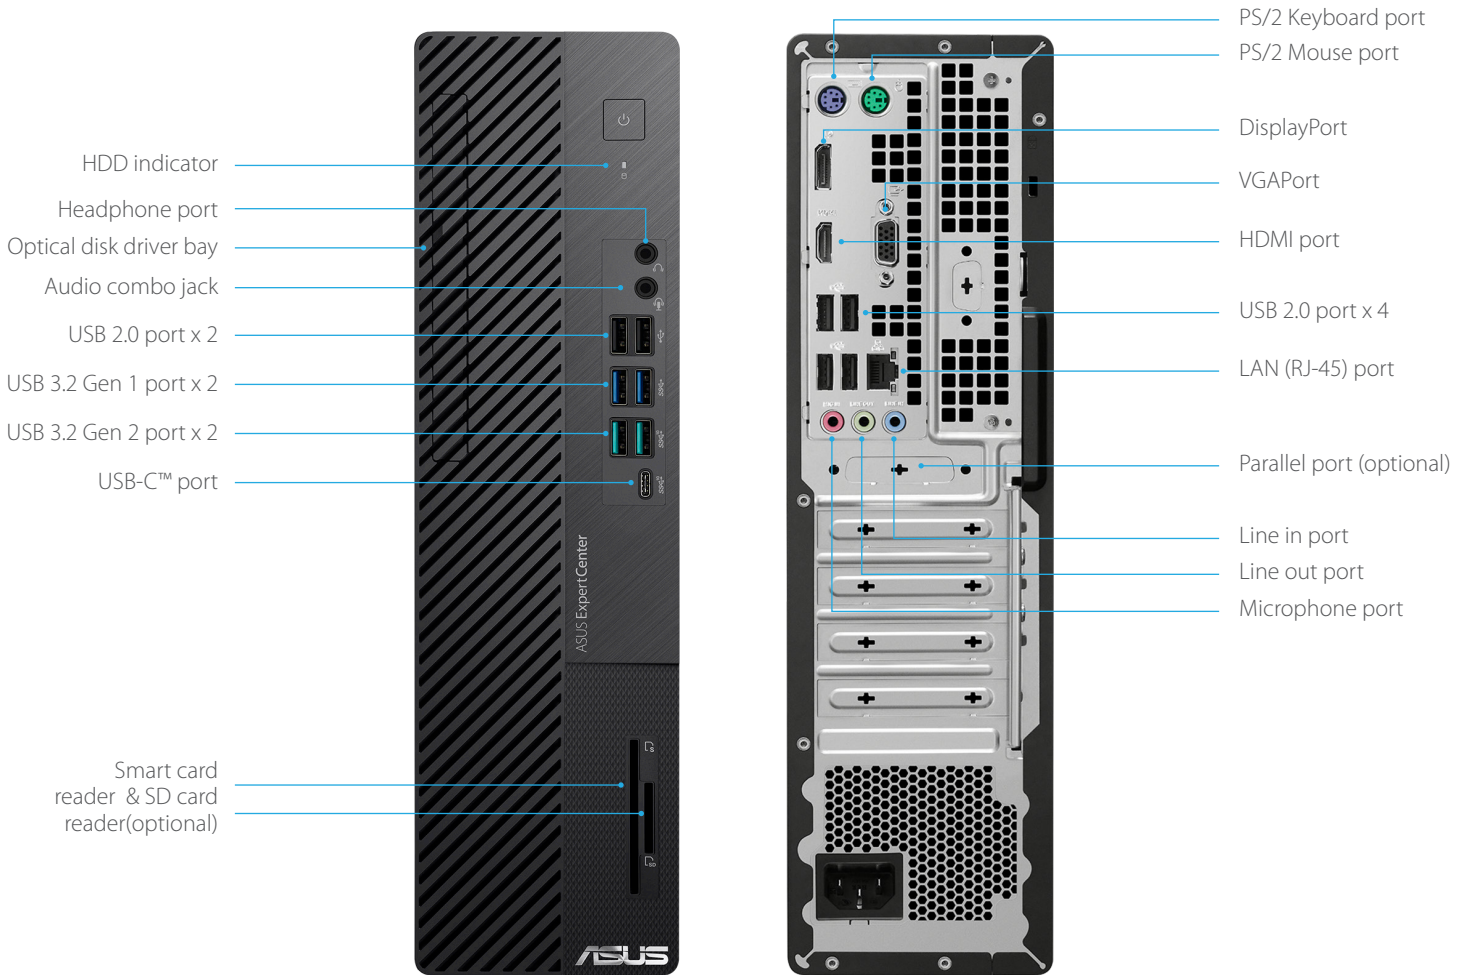

OMNI-CONNECTIVITY

Multiple connections ensuring a seamless interface

3-Year international warranty

100% free of charge,
with no hidden costs.

Pick Up & Return servic

Enjoy a door-to-door service
including pick up, repair, and return.

MyASUS App

Contact customer service, view repair
status, read product guides and more.