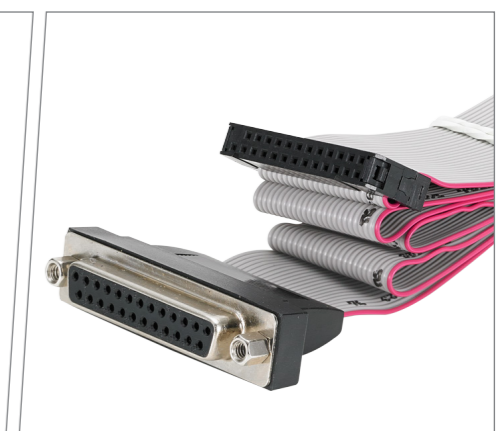

ASUS Parallel Port Cable