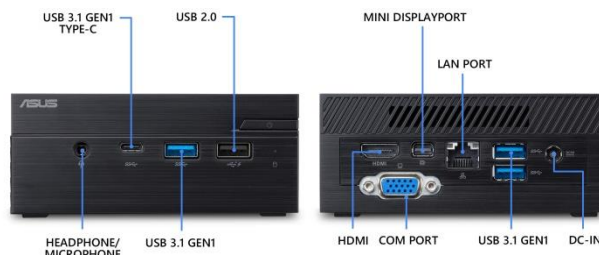

Full Connectivity with Intel® 802.11ac Wifi, Bluetooth 4, and USB 3.1 Gen2 Type A, and USB 3.1 Gen1 Type C ports

Integrated 4K UHD graphics supports 2x Monitors using HDMI and Mini DisplayPort

Tiny footprint (4.5"W x 4.5"L x 1.9"H) with rear mounting VESA support for monitors, digital signage and HD televisions

24/7 Performance verified by rigorous testing protocols and stable power supply reduces costs and overall system maintenance

ASUS PN Series Mini PCs

Easy Modification, Maximum Possibilities

The new ASUS Mini PC PN series is the ideal solution for both home entertainment and business applications, delivering swift yet extremely quiet performance with the latest Intel® Celeron® or Core™ processors. Its convenient sliding chassis enables easy component upgrades, and comprehensive connectivity options provide flexible compatibility for a wide range of usage scenarios.

WLAN/Bluetooth	802.11 a/b/g/n/ac, Bluetooth® 4.0
LAN	10/100/1000 Mbps
Front I/O	1 x USB 2.0 1x USB 3.1Gen 1 Type-C 1x USB 3.1Gen 1 1 x Audio jack
Back I/O	1 x HDMI 1 x MiniDP 1 x Optional I/O port 2 x USB 3.1 Gen1 Type-A 1 x RJ45 LAN 1 x DC-in
Power Adapter	65W
Dimension	4.5"W x 4.5"L x 1.9"H
Weight	1.55 lbs