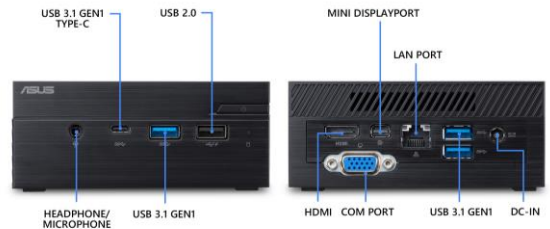

ASUS PN40 Mini PCs

Easy Modification, Maximum Possibilities

The new ASUS Mini PC PN40 is the ideal solution for both home entertainment and business applications, delivering swift yet extremely quiet performance with the latest Intel® Celeron® processor and a fanless design. Its convenient sliding chassis enables easy component upgrades, and comprehensive connectivity options provide flexible compatibility for a wide range of usage scenarios.

Supports M.2 2280, 2.5" HDD or SSD, and up to 8GB DDR4-2400MHz RAM via 2x SO-DIMM slots

Integrated 4K UHD graphics supports 2x Monitors using HDMI and Mini DisplayPort

Share files or stream your favorite media with Intel® 802.11ac Wifi, Bluetooth 4.2, and USB 3.1 Gen 1 Type A & Type C ports

Fanless design delivers 0db under full load performance

Tiny footprint (4.5"W x 4.5"L x 1.9"H) with rear mounting VESA support for monitors, digital signage and HD televisions

Specifications

Manufacturer	ASUS
Model/Part Number	PN40-BB021M - 90MS0181-M00210
UPC	192876014714
Operating System	Windows 10 Pro Windows 10 Home
CPU	Intel® Celeron® N4000 Processor
Graphics	Intel® UHD Graphics 600
Memory	2 GB Up to 8 GB DDR4 at 2400MHz 2 x SO-DIMM
Storage	2.5" 500GB Up to 1TB SATA 6Gb/s Hard Drive 32GB Up to 64GB eMMC 128GB Up to 256GB M.2 (NGFF) SSD

WLAN/Bluetooth	802.11 a/b/g/n/ac, Bluetooth® 5.0
LAN	10/100/1000 Mbps
Front I/O	1 x USB 2.0 1x USB 3.1Gen 1 Type-C 1x USB 3.1Gen 1 1 x Audio jack
Back I/O	1 x HDMI 1 x MiniDP 1 x Optional I/O port 2 x USB 3.1 Gen1 Type-A 1 x RJ45 LAN 1 x DC-in
Power Adapter	65W
Dimension	4.5"W x 4.5"L x 1.9"H
Weight	1.54 lbs