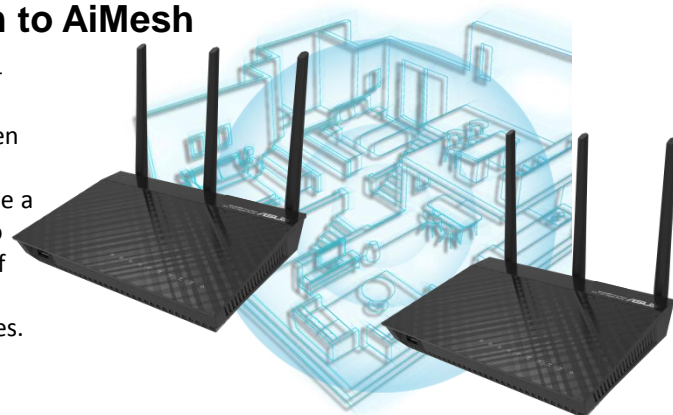

Move Beyond Inflexible WiFi System to AiMesh

- AiMesh overcomes the limitations found in other whole-home, mesh-networking Wi-Fi systems. Although these systems can be convenient all-in-one solutions, they often come with a limited choice of Wi-Fi speeds, software features and upgrade paths. With AiMesh, you can create a completely flexible whole-home Wi-Fi system tailored to your needs, while continuing to enjoy all the functions of each individual ASUS router, such as extreme Wi-Fi performance and exclusive advanced networking features.