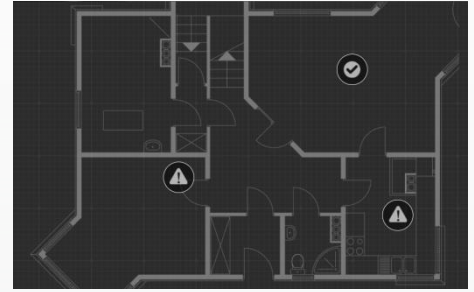

Find the best location for your ASUS Repeater

Your ASUS RP-AC55 repeater works in any size or shape of house.

Tip1: Distance from router

Tip2: Place in stairwell

Tip3: In open space

Find the Best Spot with ease

Handy positioning LEDs make installation simple!

Too Far Away
Move RP-AC55 closer to the router

Best Position
Both LED indicators are off

Too Close
Move RP-AC55 further away from the router

3-in-1 modes for ASUS repeater