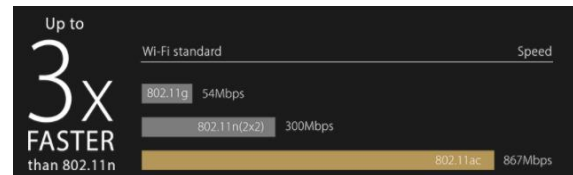

RP-AC55

Wireless-AC1200 dual-band repeater for easy setup

- **Extend fast Wi-Fi from your router** - Enjoy the combined dual-band speeds of up to 1200Mbps.
- **Improve Wi-Fi coverage throughout your home** - Dual-band antenna design with two external antennas extends fast Wi-Fi coverage to every room.
- **Easy setup with signal indicator** - Find the ideal place for RP-AC55 using the LED signal indicator, and enjoy one-click setup.
- **ASUS extender app** - PC-free setup of network, anytime, anywhere.
- **Easy mode-switching** – Instantly configure the best mode for your needs: Repeater, Access Point or Media Bridge.

Experience Ultra-Fast Wireless

Powered by the new 802.11ac chipset, RP-AC55 delivers ultra-fast wireless-AC speeds up to 867Mbps on the 5GHz band — that's about 3 times faster than standard Wireless-N! This high-performance wireless lets you enjoy ultra-smooth online gaming, snappier web surfing and other bandwidth-hungry tasks without a wired connection.