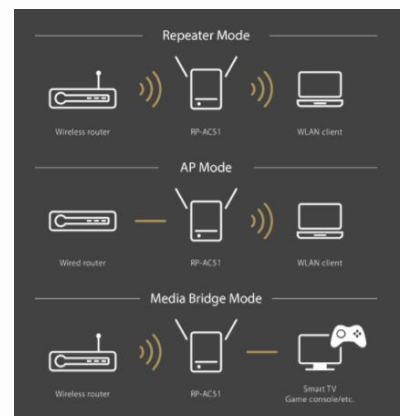

Easy one-click setup with WPS button

You can use the WPS buttons on RP-AC55 and your router for instant automatic setup. Optimized performance is assured for a seamless and smooth internet experience. For advanced settings, you can connect RP-AC55 to a PC via an Ethernet cable and access the web-based configuration menu directly.

Handy positioning LEDs make installation simple!

Too Far Away
Move RP-AC55 closer to the router

Best Position
Both LED indicators are off

Too Close
Move RP-AC55 further away from the router

3-in-1 modes for ASUS repeater

The versatile RP-AC55 can be also be used as an access point (AP) or as a media bridge. In AP mode, it adds Wi-Fi hotspot to a wired network, allowing wireless devices to connect to the internet. In Media Bridge mode, it adds Wi-Fi capability to any device with a network port.